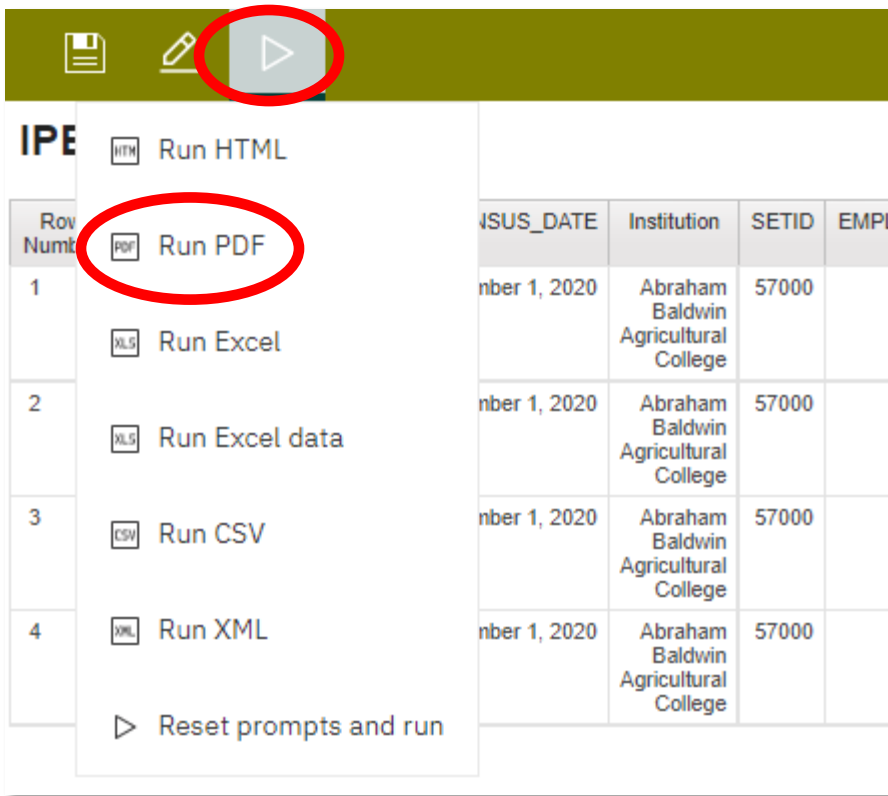

1. The detailed report may be exported in HTML, PDF, XML or Excel. Click the triangle at the top of the screen and select your desired format, for example, pdf.