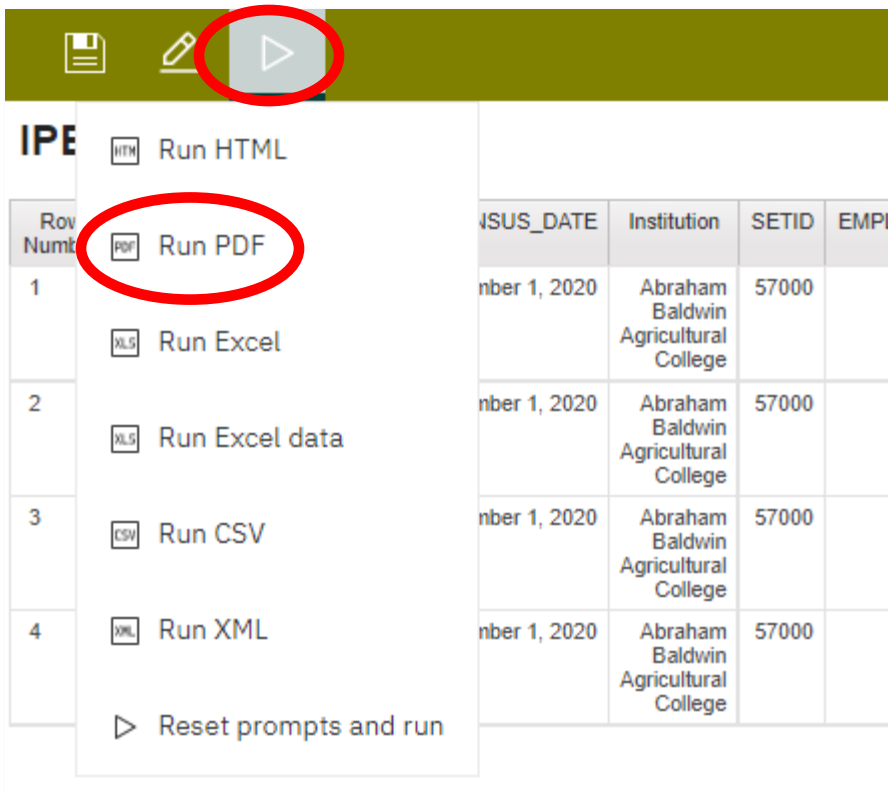

1. The detailed report may be exported in HTML, PDF, XML or Excel. Click the triangle at the top of the screen and select your desired format, for example, pdf.